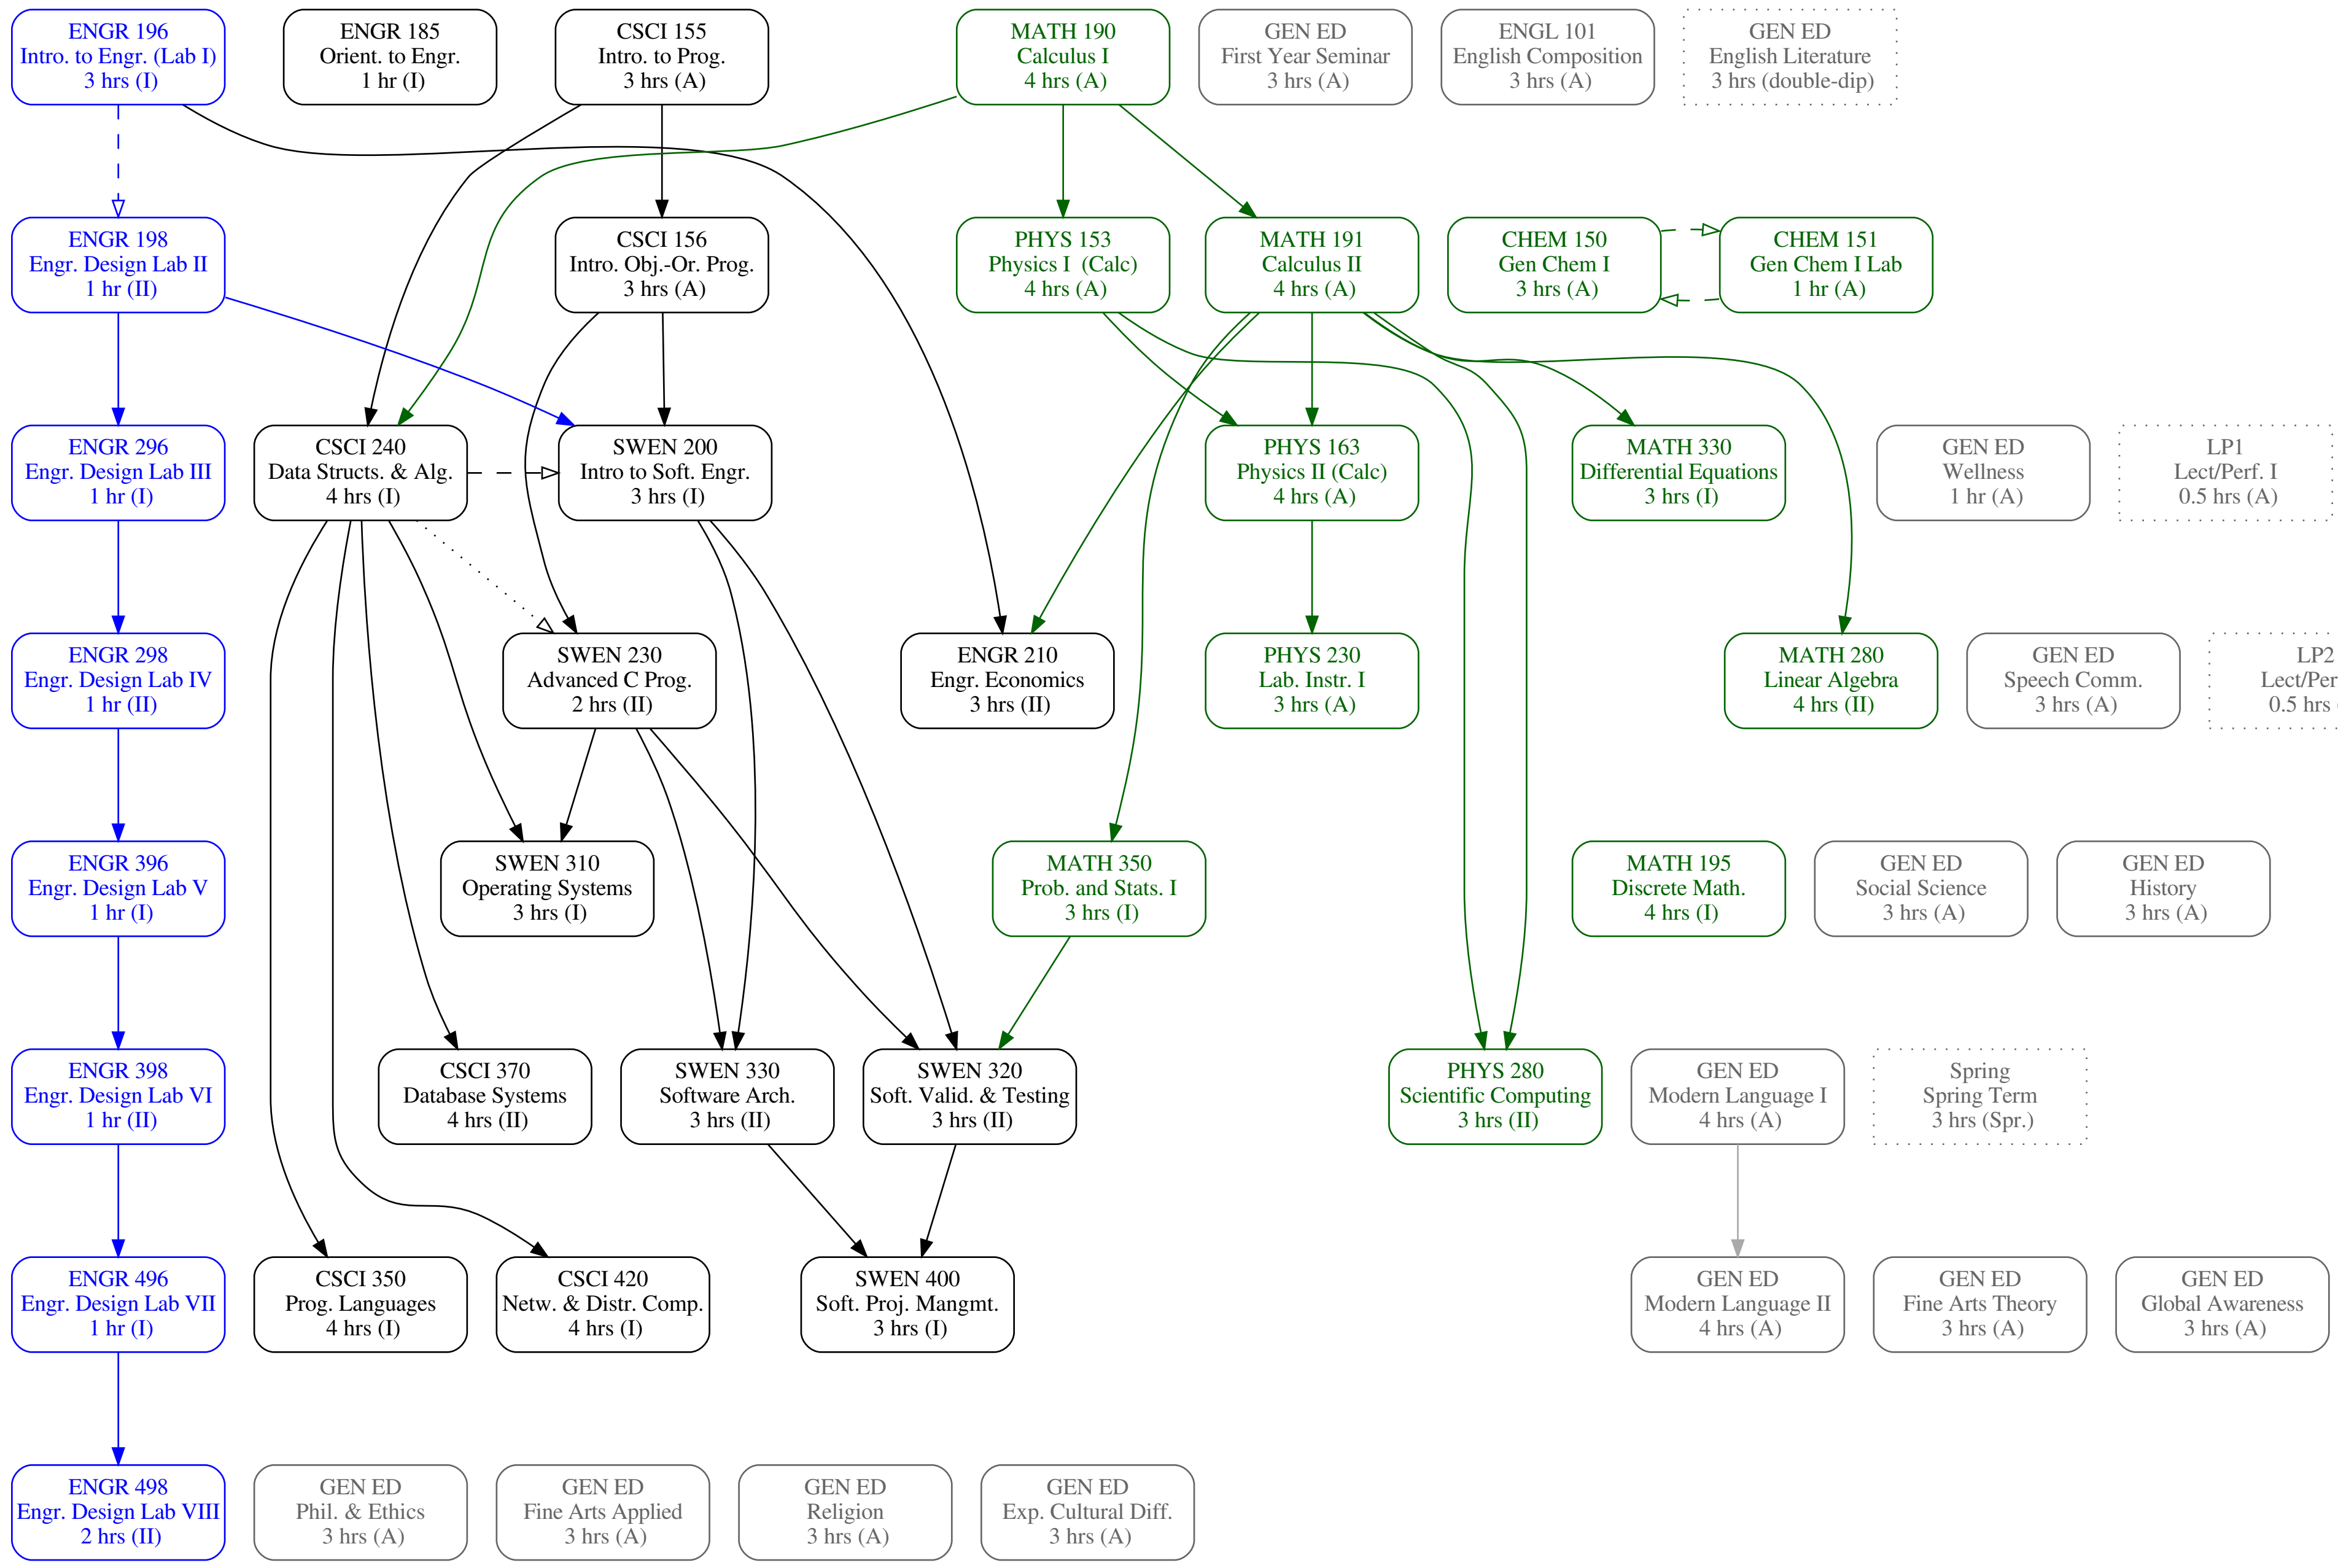

Year 1 Sem I 17.0 hrs.

Year 1 Sem II 16.0 hrs.

Year 2 Sem I 16.0 hrs.

Year 2 Sem II 16.0 hrs.

Year 3 Sem I 17.0 hrs.

Year 3 Sem II 18.0 hrs.

Year 4 Sem I 22.0 hrs.

Year 4 Sem II 14.0 hrs.

Legend:

- DesignSpine Curriculum
- Engineering & Computer Science
- Math & Science
- General Education Core
- GEN ED Sum./Spr./double-dip
- Pre-req. →
- Co-req. - - - ▷
- Option ⋯ ▷