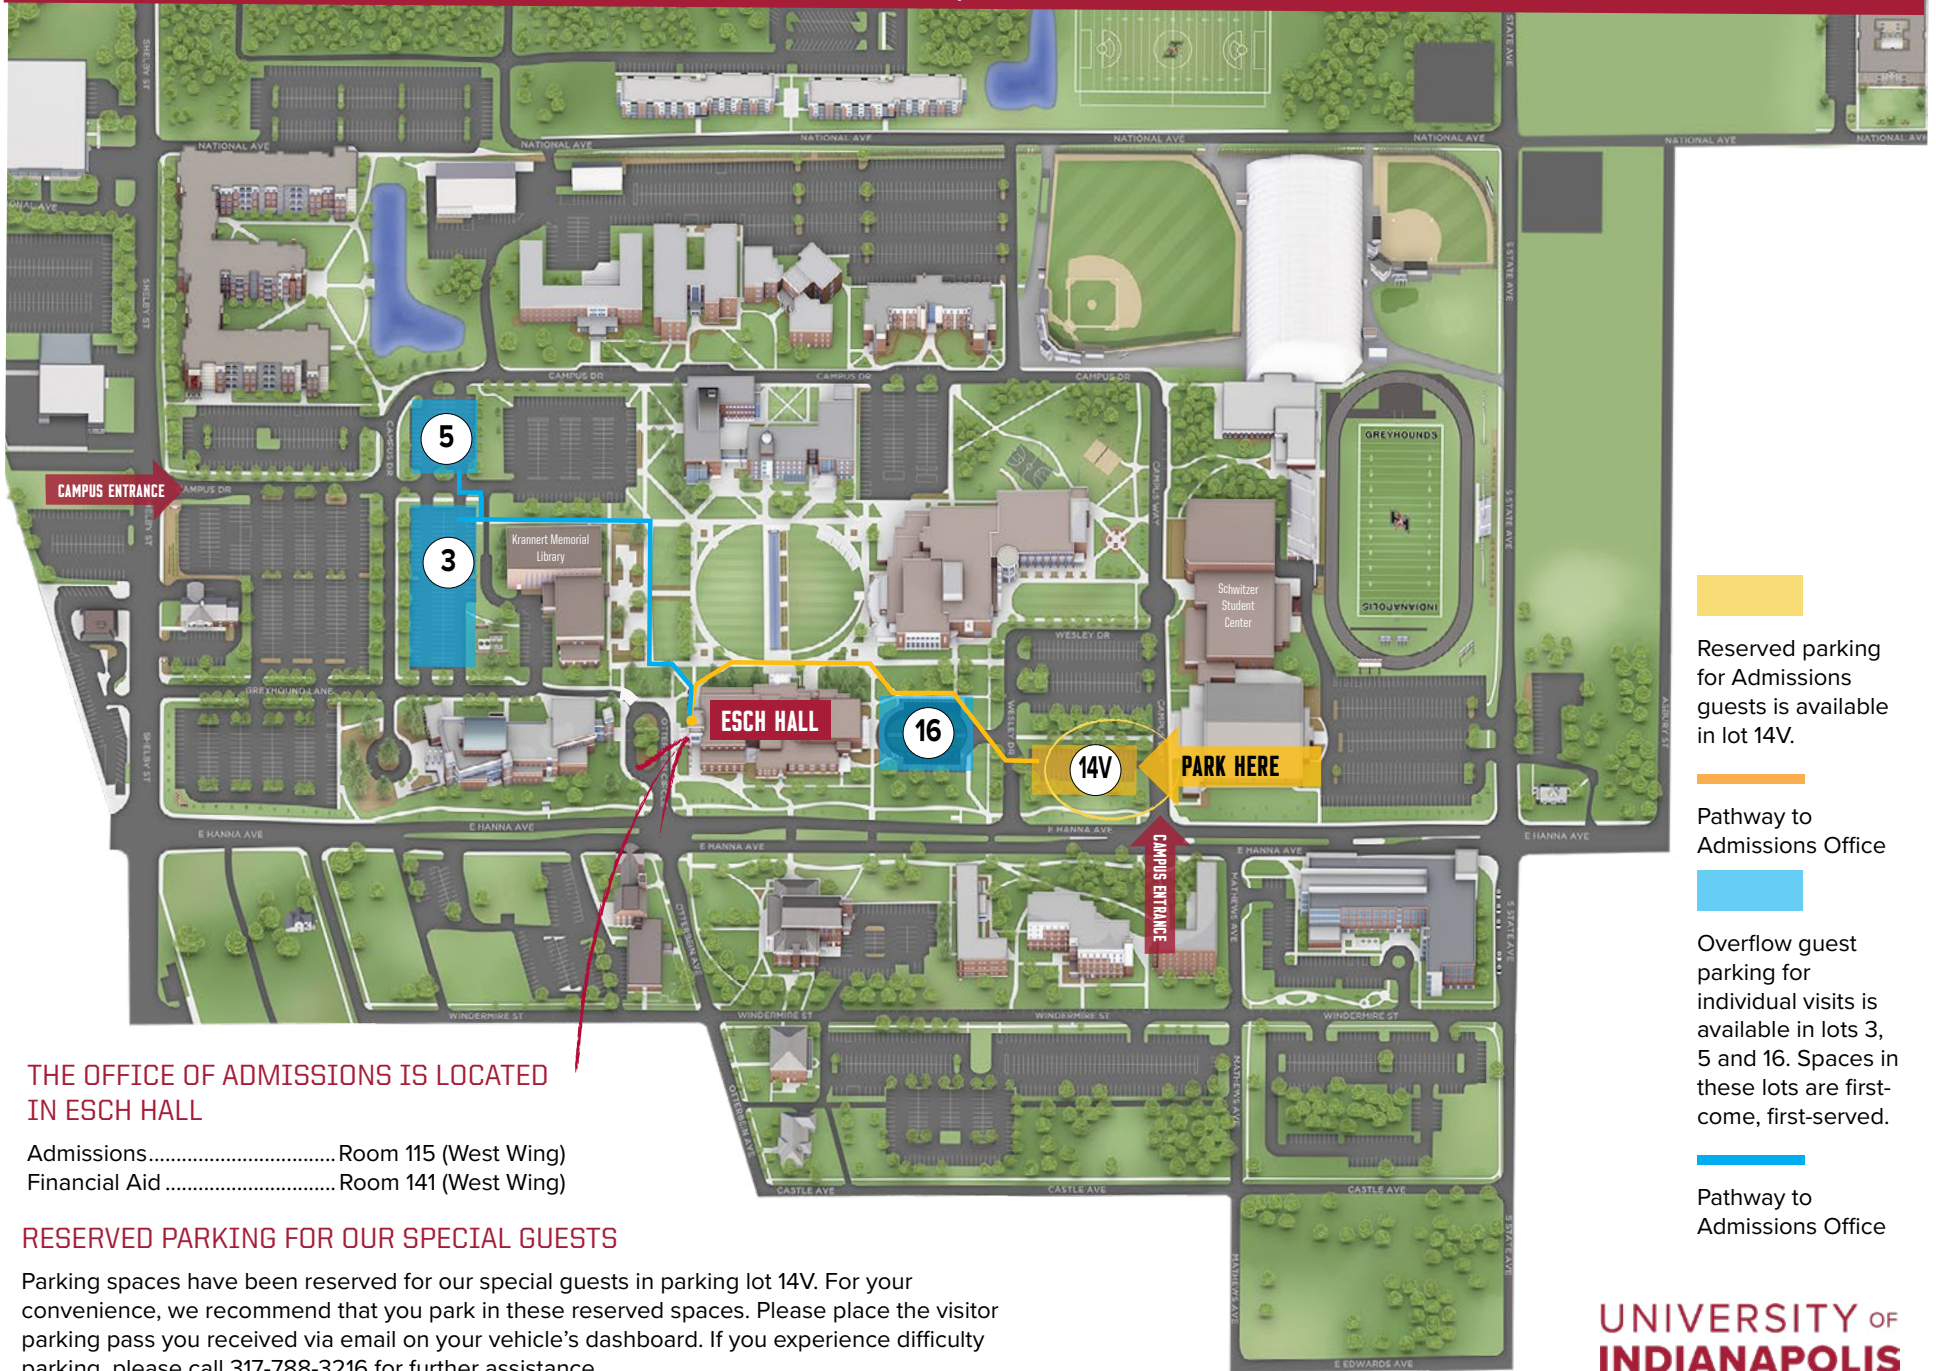

FOR AN INTERACTIVE MAP, VISIT MAP.UINDY.EDU

THE OFFICE OF ADMISSIONS IS LOCATED IN ESCH HALL

Admissions.....Room 115 (West Wing)
Financial Aid .....Room 141 (West Wing)

RESERVED PARKING FOR OUR SPECIAL GUESTS

Parking spaces have been reserved for our special guests in parking lot 14V. For your convenience, we recommend that you park in these reserved spaces. Please place the visitor parking pass you received via email on your vehicle’s dashboard. If you experience difficulty parking, please call 317-788-3216 for further assistance.

Reserved parking for Admissions guests is available in lot 14V.

Pathway to Admissions Office

Overflow guest parking for individual visits is available in lots 3, 5 and 16. Spaces in these lots are first-come, first-served.

Pathway to Admissions Office

UNIVERSITY OF INDIANAPOLIS