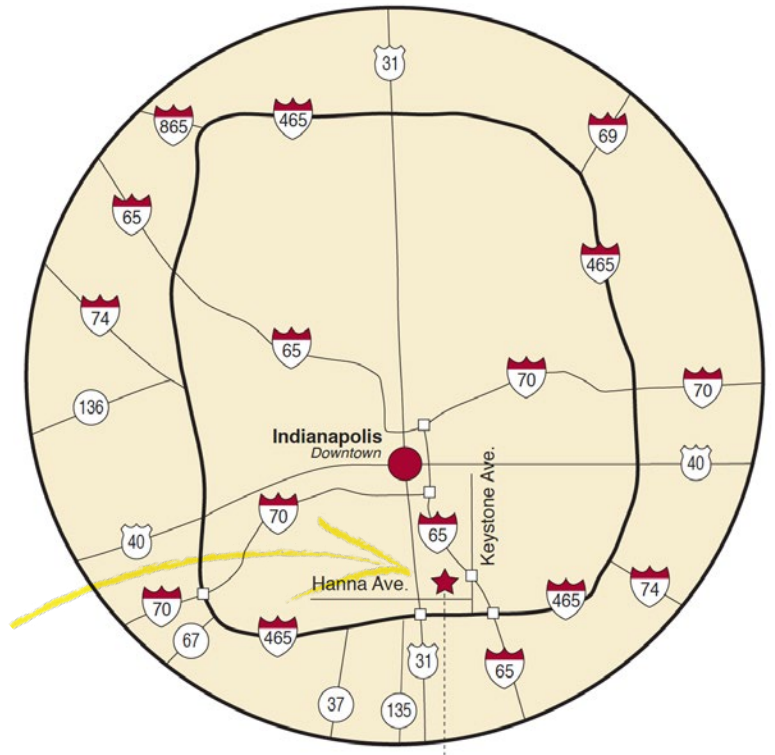

Pathway to Admissions Office

UNIVERSITY OF INDIANAPOLIS

WELCOME to the University of Indianapolis

University of
Indianapolis

DRIVING DIRECTIONS

Located on the city's south side, the University is located just inside the I-465 loop on Hanna Avenue. Indianapolis International Airport is only 15 minutes west of campus by way of I-465 West and I-70 West.

FROM THE SOUTH

- Take I-465 to North East Street/US-31 (exit 2A).
- Go north on East Street to East Hanna Avenue.
- Turn right onto East Hanna Avenue.
- Travel 0.9 miles on East Hanna Avenue.
- Turn left at the stoplight for Campus Drive.
- Turn left into the first parking lot on the left, Lot 14V.

FROM THE EAST OR NORTHEAST

- Follow I-465 South/I-465 East to I-65 North, exit 53A.
- Follow I-65 North to Keystone Avenue, exit 107.
- Turn left onto North Keystone Avenue.
- Turn right onto East Hanna Avenue.
- Travel 0.7 miles on East Hanna Avenue.
- Turn right at the stoplight for Campus Drive.
- Turn left into the first parking lot on the left, Lot 14V.

FROM THE WEST OR NORTHWEST

- Take I-465 South/I-465 West to North East Street/US-31, exit 2A.
- Turn left onto North East Street.
- Follow North East Street to East Hanna Avenue.
- Turn right onto East Hanna Avenue.
- Travel 0.9 miles on East Hanna Avenue.
- Turn left at the stoplight for Campus Drive.
- Turn left into the first parking lot on the left, Lot 14V.